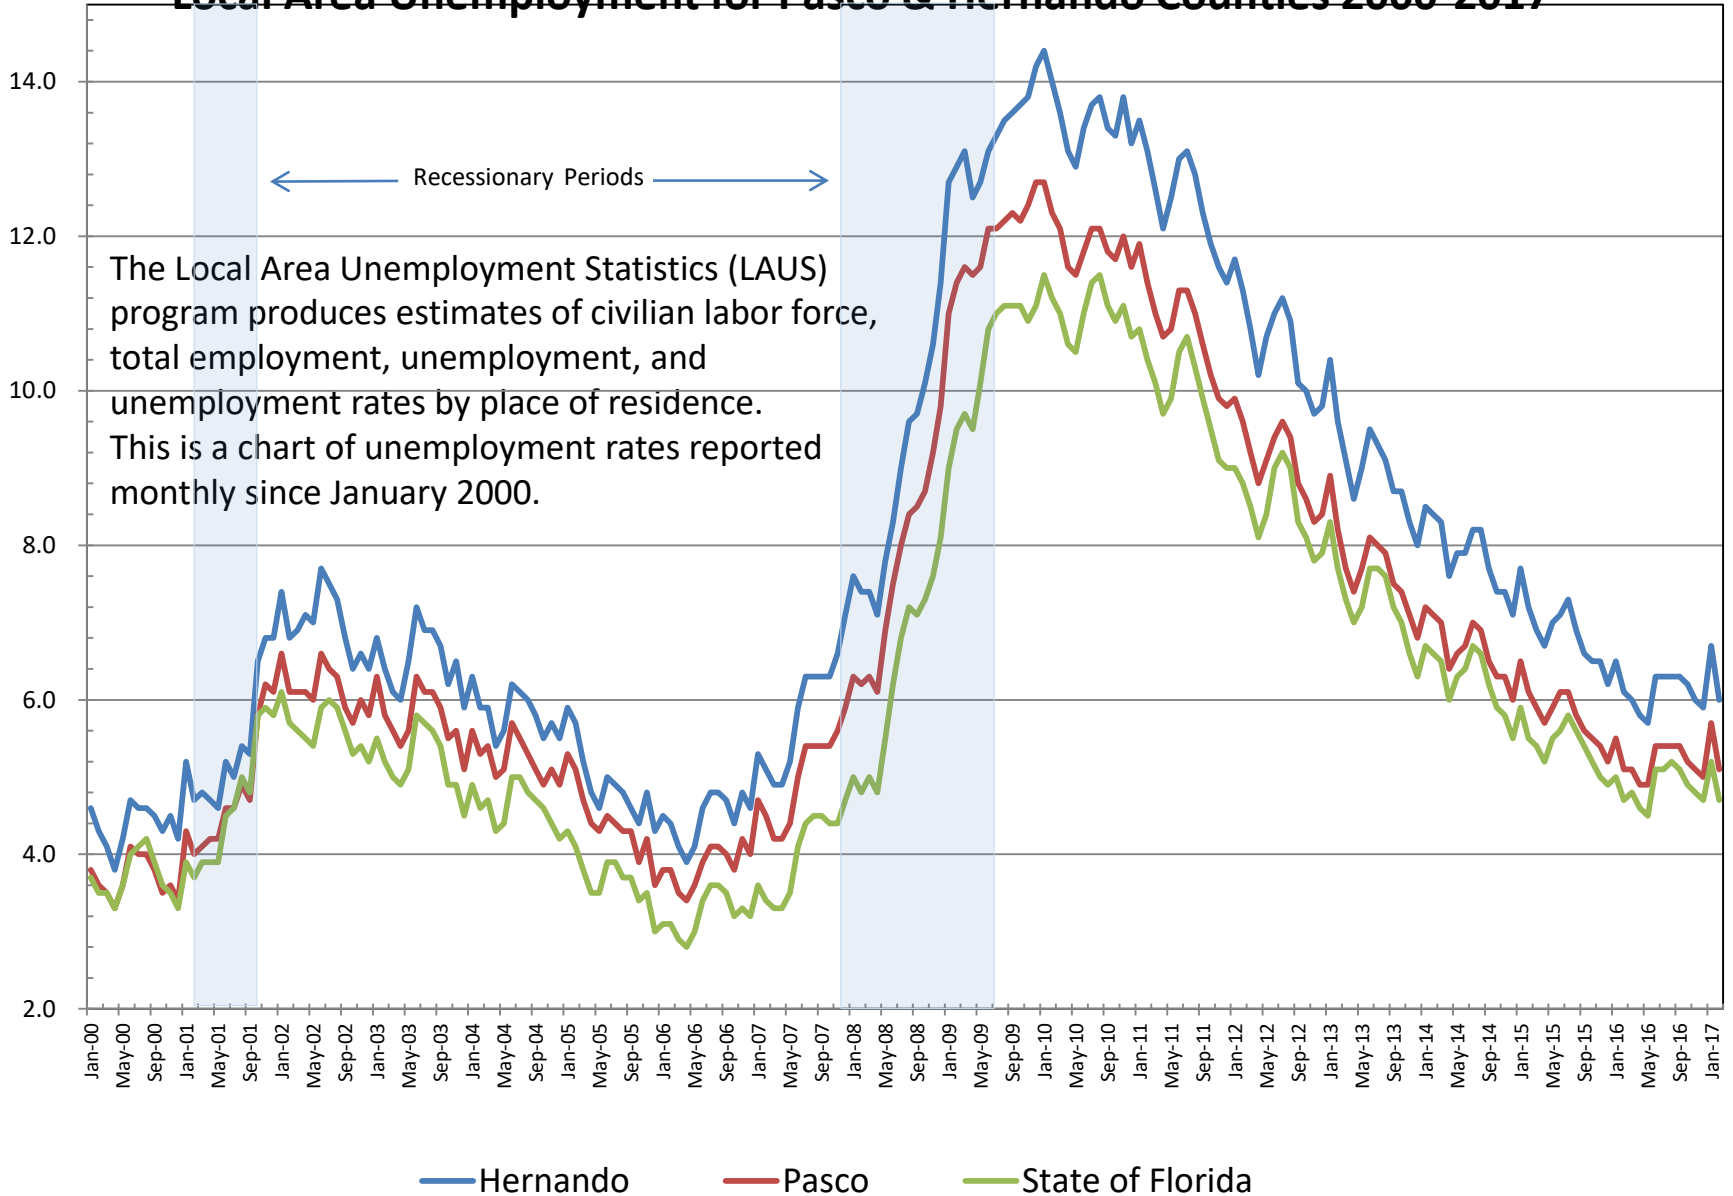

Labor Market Information Charts of Current Conditions

03-24-2017

Local Area Unemployment for Pasco & Hernando Counties 2000-2017

Workforce Levels for Pasco & Hernando Counties 2000-2017

Florida Economic and Consumer Survey

December 2009 - February 2017

Bureau of Economic and Business Research

University of Florida

Initial Reemployment Assistance Claims Pasco County

This a report of how many new claims for Reemployment Assistance (formerly known as unemployment compensation) for each month since January 2010.

Initial Reemployment Assistance Claims Hernando County

This a report of how many new claims for Reemployment Assistance (formerly known as unemployment compensation) for each month since January 2010.