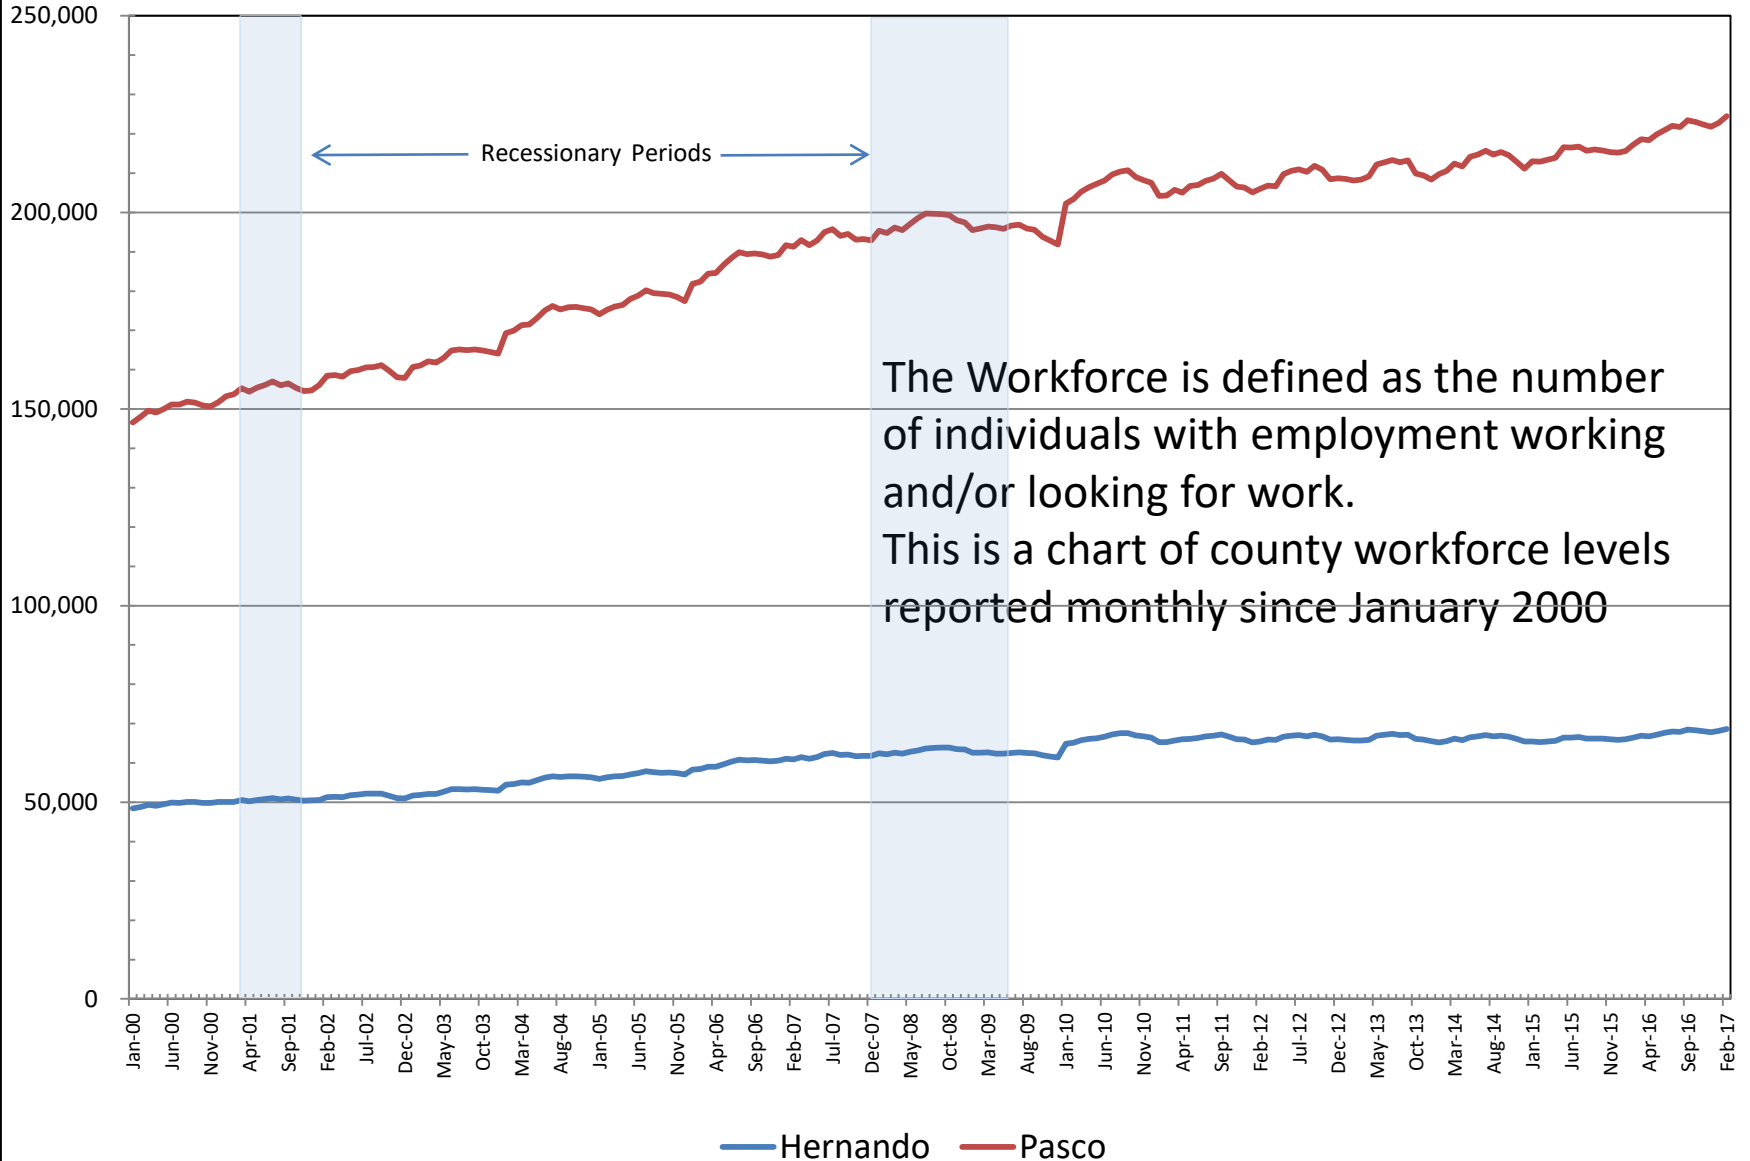

Labor Market Information Charts of Current Conditions

03-24-2017

Local Area Unemployment for Pasco & Hernando Counties 2000-2017

Workforce Levels for Pasco & Hernando Counties 2000-2017

Florida Economic and Consumer Survey

December 2009 - February 2017

Bureau of Economic and Business Research

University of Florida

Initial Reemployment Assistance Claims Pasco County

This a report of how many new claims for Reemployment Assistance (formerly known as unemployment compensation) for each month since January 2010.

Initial Reemployment Assistance Claims Hernando County

This a report of how many new claims for Reemployment Assistance (formerly known as unemployment compensation) for each month since January 2010.