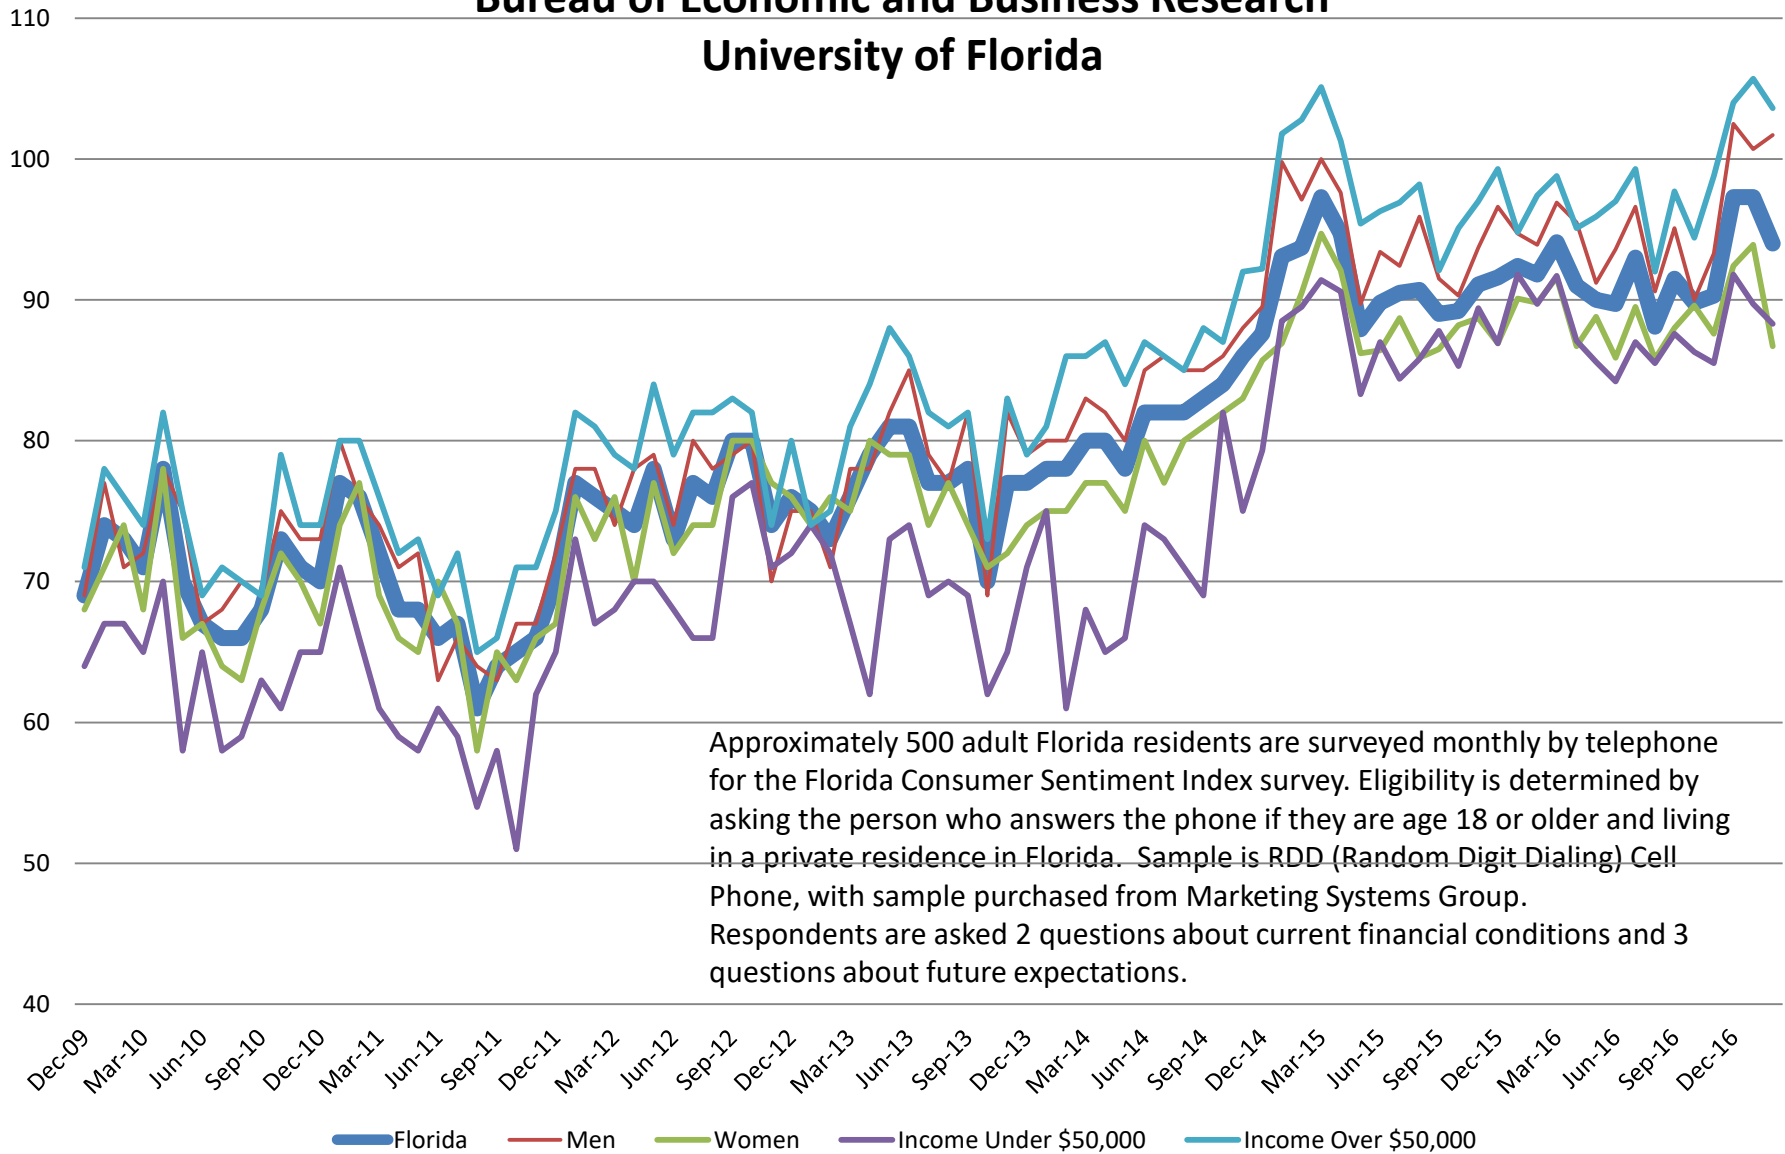

Florida Economic and Consumer Survey

December 2009 - February 2017

Bureau of Economic and Business Research

University of Florida