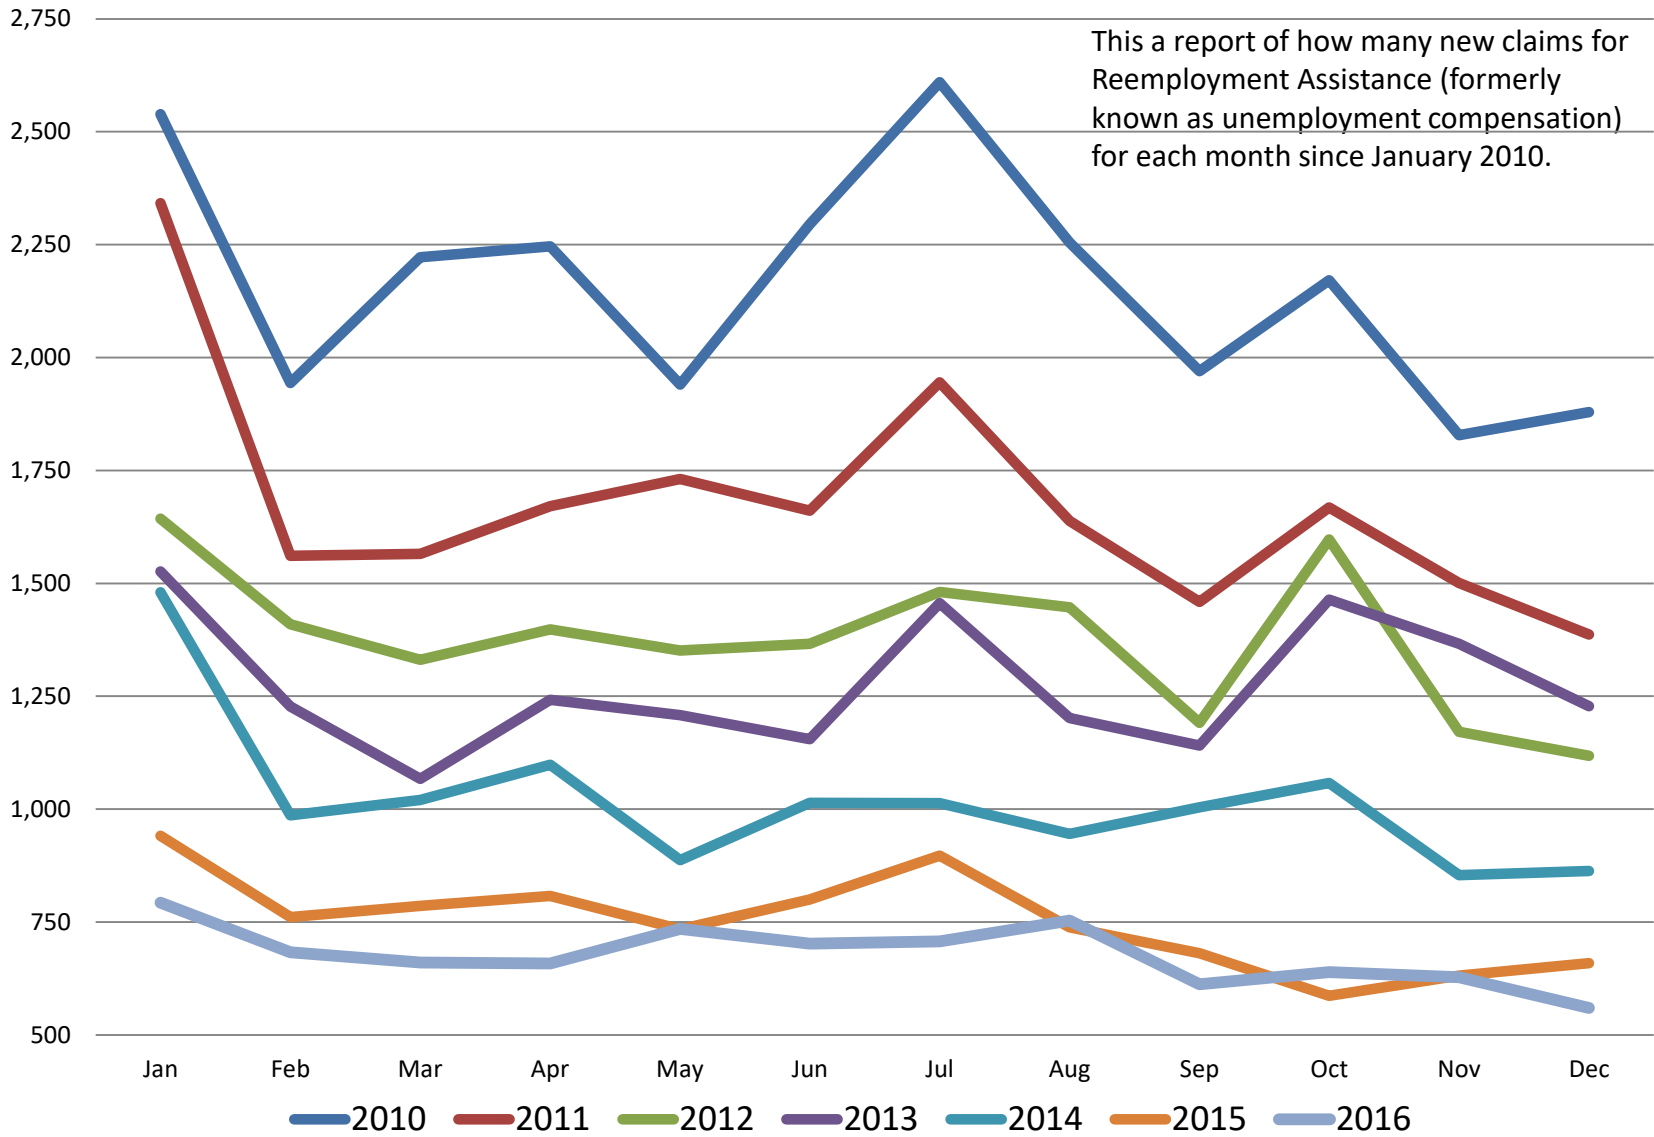

December 2009 - February 2017

Bureau of Economic and Business Research

University of Florida

Initial Reemployment Assistance Claims Pasco County

This a report of how many new claims for Reemployment Assistance (formerly known as unemployment compensation) for each month since January 2010.

Initial Reemployment Assistance Claims Hernando County

This a report of how many new claims for Reemployment Assistance (formerly known as unemployment compensation) for each month since January 2010.